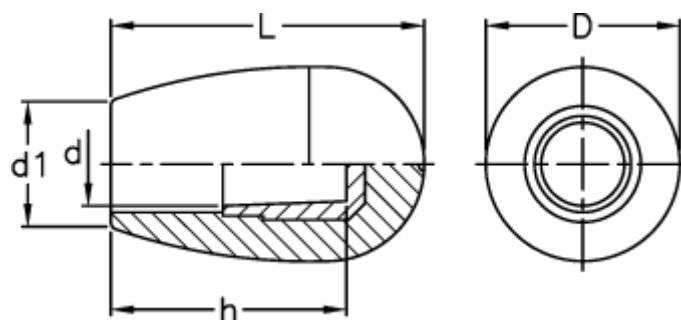

Data Sheet

Article number: 2304020911

Description: E+G Handle
I.222/25 N-6

Measures

d = 6
D = 15
d1 = 12
h = 17
L = 25